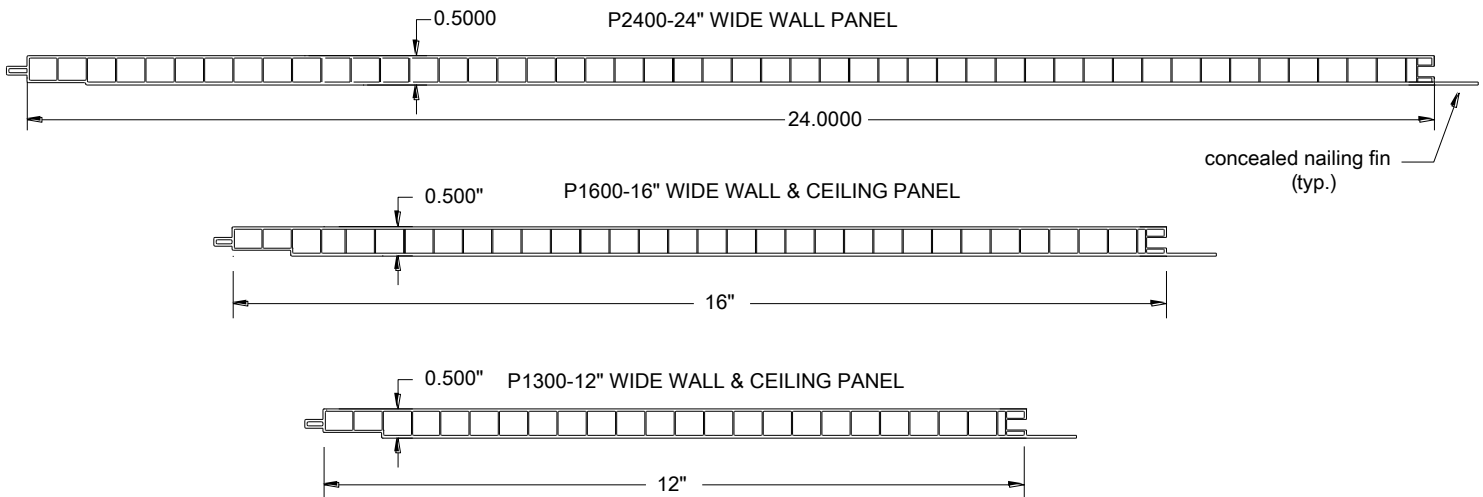

EXTRUTECH PLASTICS, INC

"Manufacturer of American Made Wall and Ceiling Panels"

EXTRUTECH

ISO 9001:20015 Certified for Quality

Wall & Ceiling Liner Panel Details

tem #	Product Size:	Available Lengths:
P2400	1/2" x 24" wide, rigid PVC panels	Cut to the Inch Lengths (4' – 20' Foot)
P1600	1/2" x 16" wide, rigid PVC panels	Cut to the Inch Lengths (4' – 20' Foot)
P1300	1/2" x 12" wide, rigid PVC panels	Cut to the Inch Lengths (4' – 20' Foot)